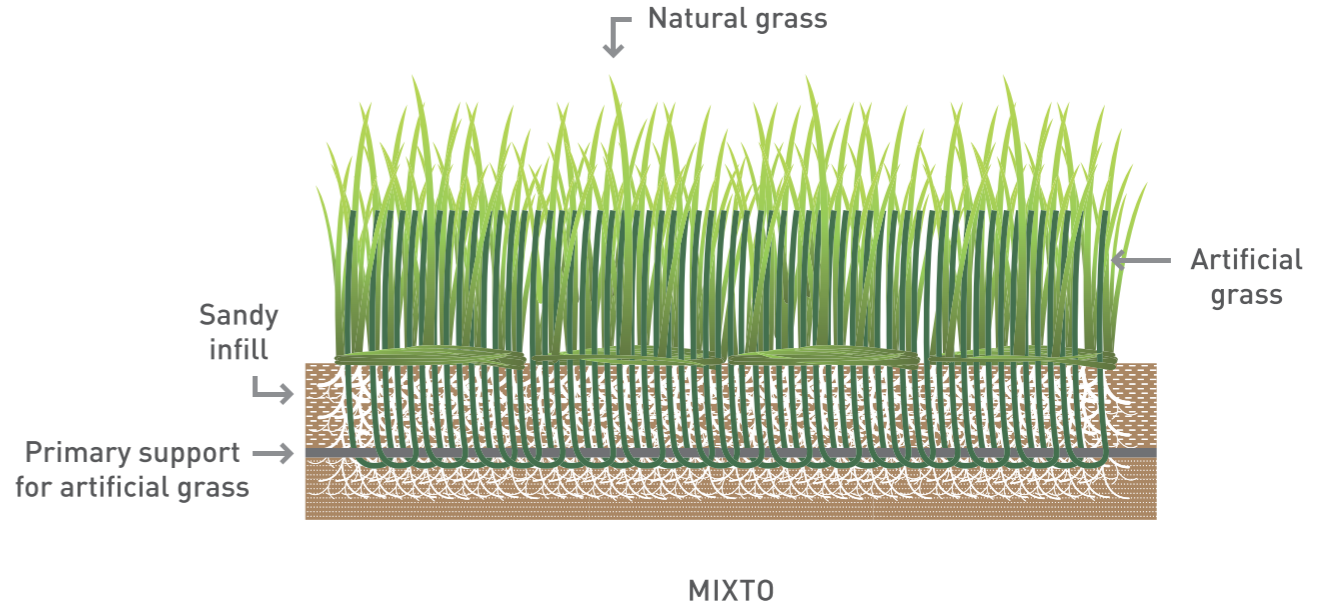

WHAT IS MIXTO?

MIXTO is a reinforced grass system incorporating hybrid technology. MIXTO is a combination of natural and artificial grass. This solution is the result of a partnership between LIMONTA and RAPPO, two important and respected Italian companies specialising in the construction and delivery of fields and surfaces for elite sport.

Clump cultivate with MIXTO technology

FEATURES

MIXTO is the optimum surface solution made with both natural and artificial grass.

The artificial grass has two important functions in the system. It provides protection for the natural grass and its growth, and also provides a support to guarantee stability of the playing surface.

A special feature of the MIXTO System is the primary support for artificial grass. The synthetic filaments are stitched on a special cotton cloth. This technology guarantees in few days a complete and strong link between natural and artificial elements.

Thanks to the MIXTO System it will allow perfect formation and growth of the root structure. Extraordinary stability of the pitch is the result in addition to a high degree of permeability allowing air to the roots.